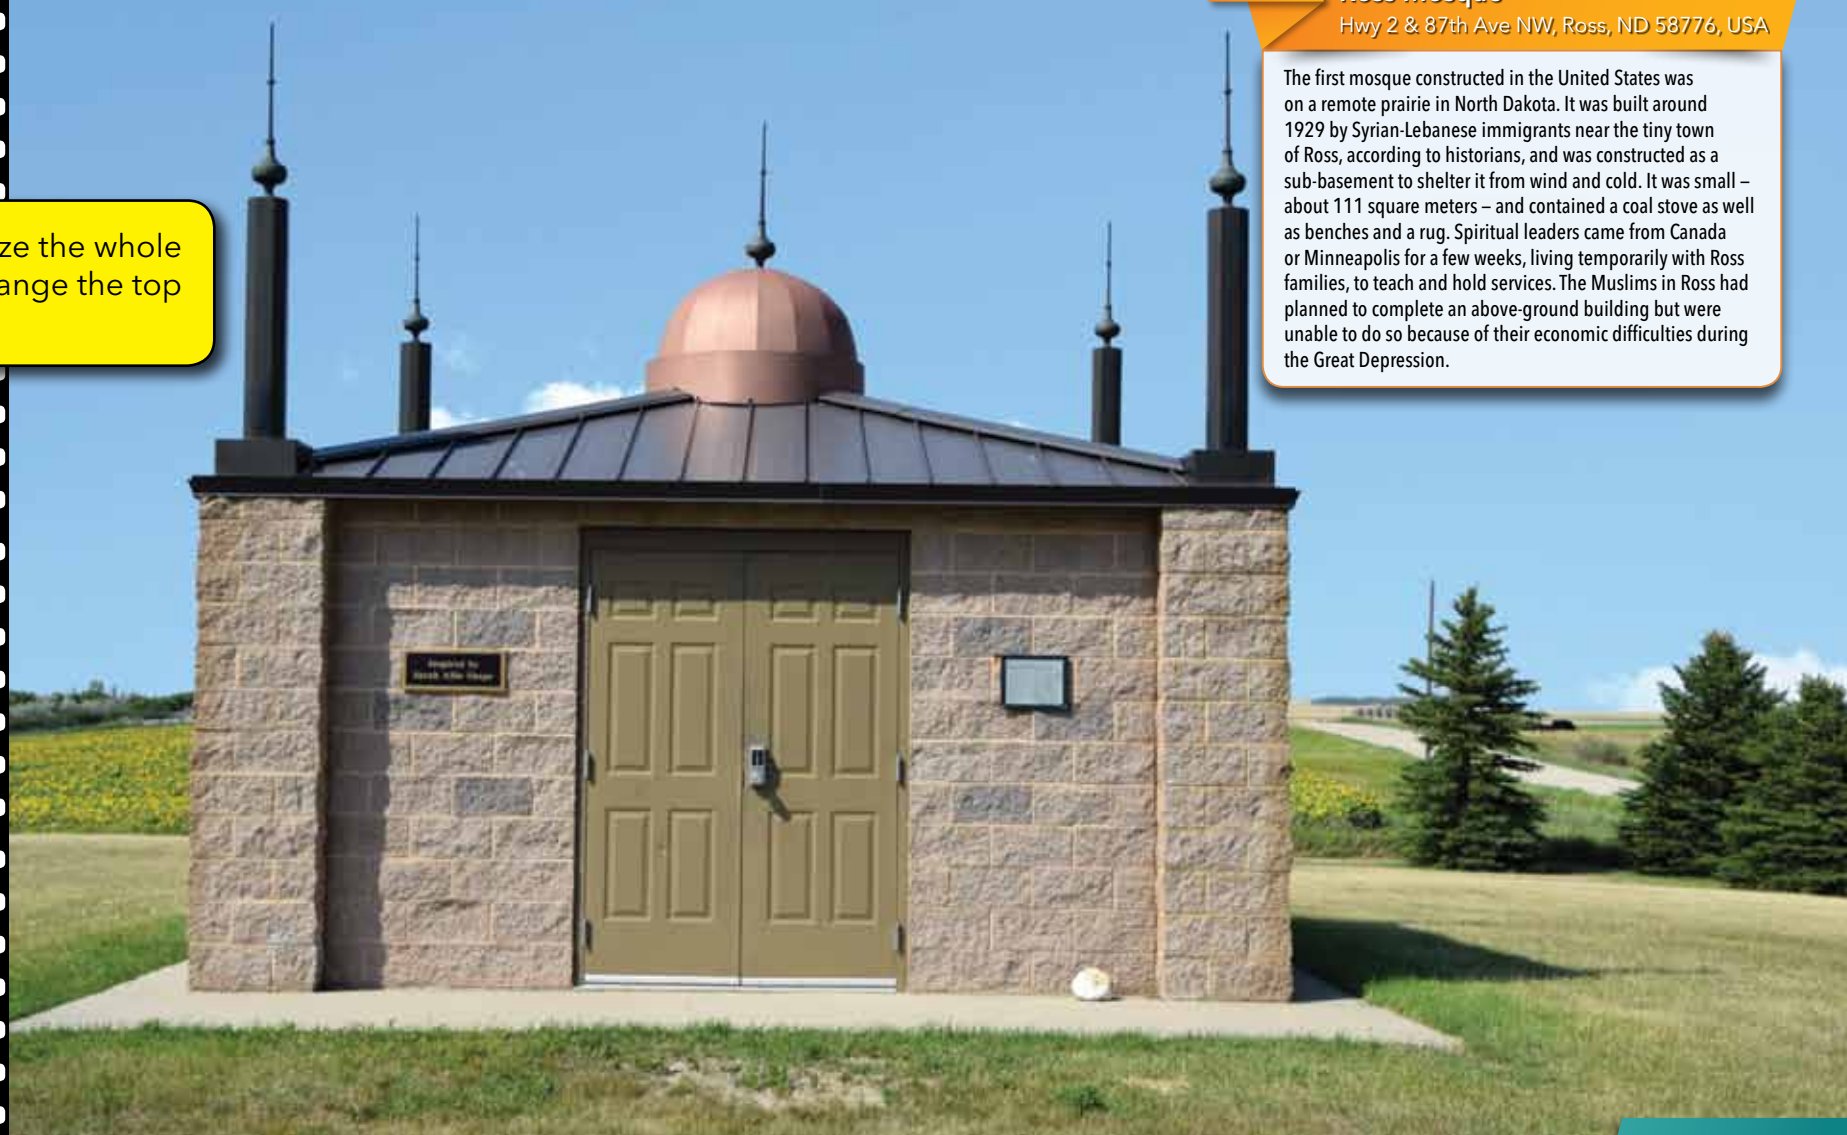

You can customize the whole calendar and change the top images.

1929 **Ross Mosque**
Hwy 2 & 87th Ave NW, Ross, ND 58776, USA

The first mosque constructed in the United States was on a remote prairie in North Dakota. It was built around 1929 by Syrian-Lebanese immigrants near the tiny town of Ross, according to historians, and was constructed as a sub-basement to shelter it from wind and cold. It was small – about 111 square meters – and contained a coal stove as well as benches and a rug. Spiritual leaders came from Canada or Minneapolis for a few weeks, living temporarily with Ross families, to teach and hold services. The Muslims in Ross had planned to complete an above-ground building but were unable to do so because of their economic difficulties during the Great Depression.

You local prayer times and special occasions can be placed on each day's area.

You can place advertisements on each page in these grey areas.

SIDE ADS
Total Area: 2.1" x 8.75"

You can use the blank areas on each month to place your local iqama times or any special notes.