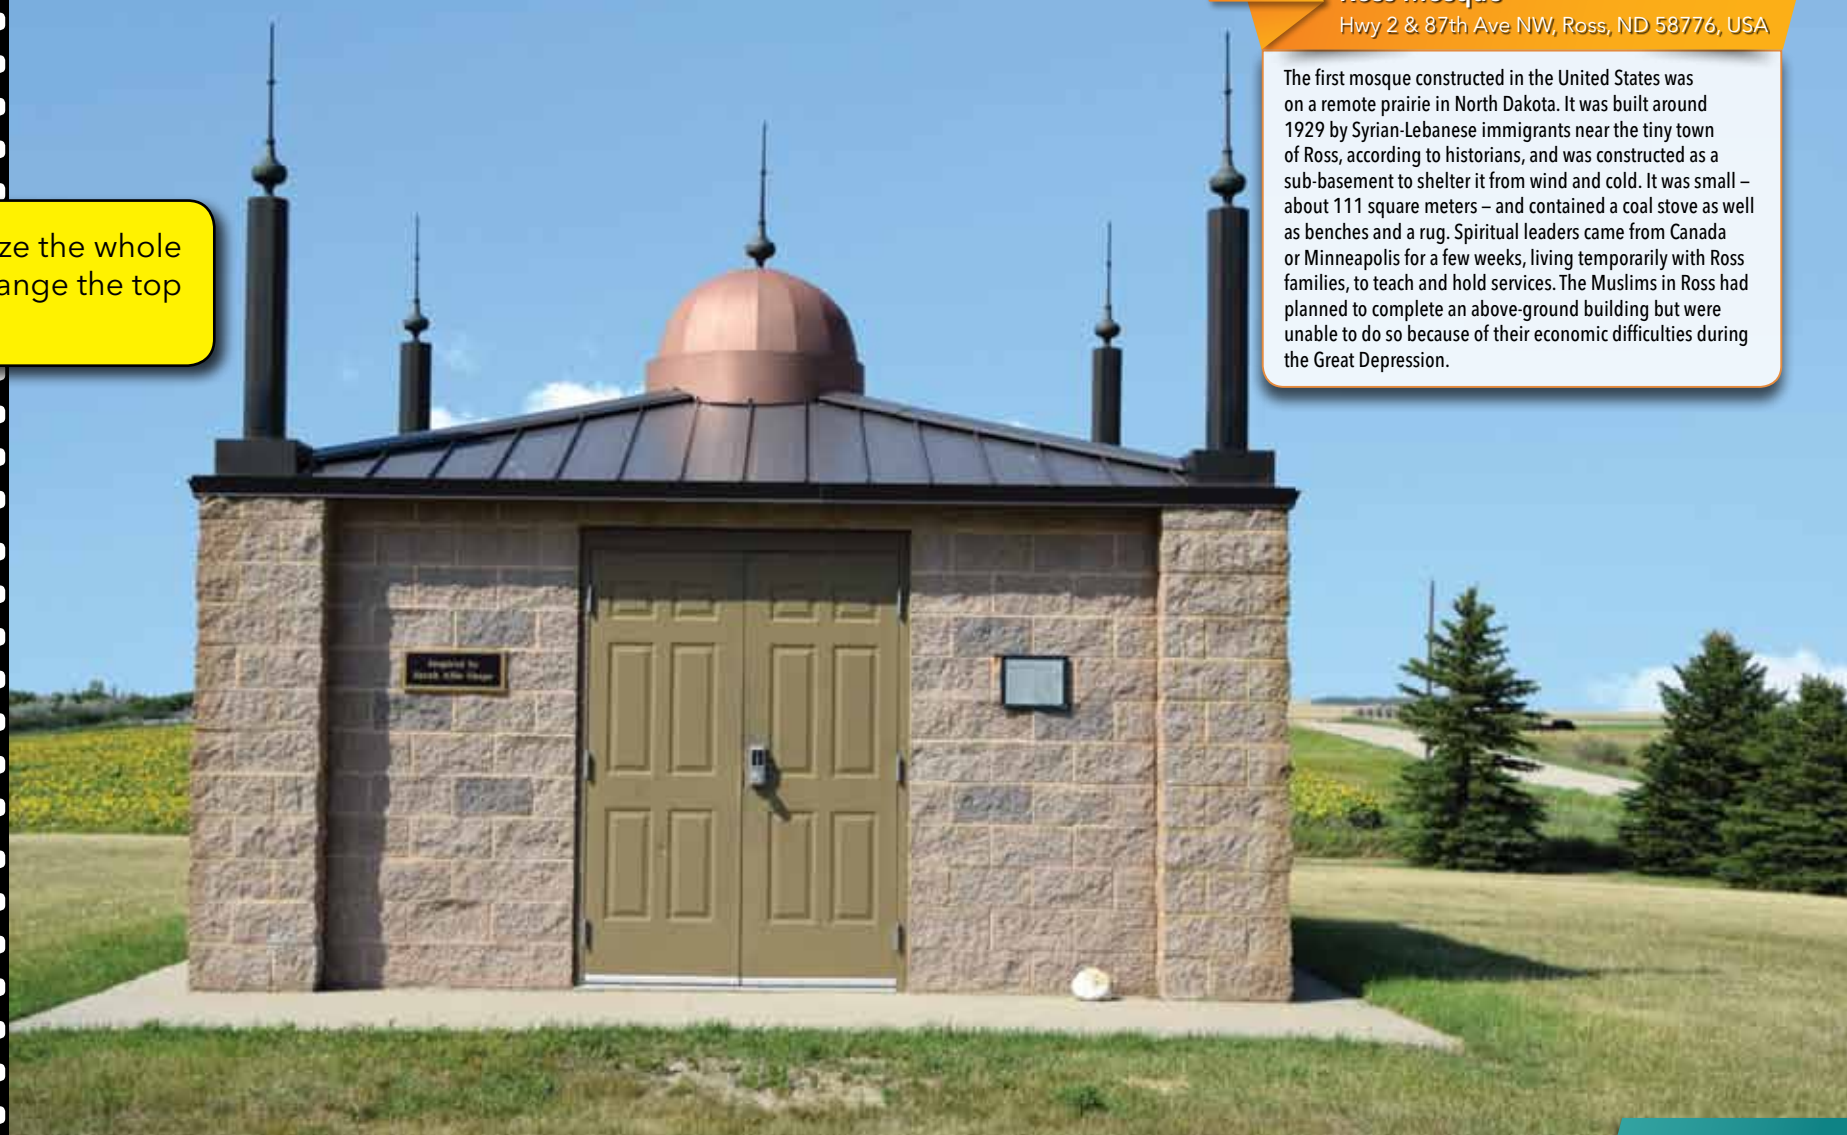

You can customize the whole calendar and change the top images.

1929 **Ross Mosque**  
Hwy 2 & 87th Ave NW, Ross, ND 58776, USA

The first mosque constructed in the United States was on a remote prairie in North Dakota. It was built around 1929 by Syrian-Lebanese immigrants near the tiny town of Ross, according to historians, and was constructed as a sub-basement to shelter it from wind and cold. It was small – about 111 square meters – and contained a coal stove as well as benches and a rug. Spiritual leaders came from Canada or Minneapolis for a few weeks, living temporarily with Ross families, to teach and hold services. The Muslims in Ross had planned to complete an above-ground building but were unable to do so because of their economic difficulties during the Great Depression.

You local prayer times and special occasions can be placed on each day's area.

You can place advertisements on each page in these grey areas.

**SIDE ADS**  
Total Area: 2.1" x 8.75"

You can use the blank areas on each month to place your local iqama times or any special notes.